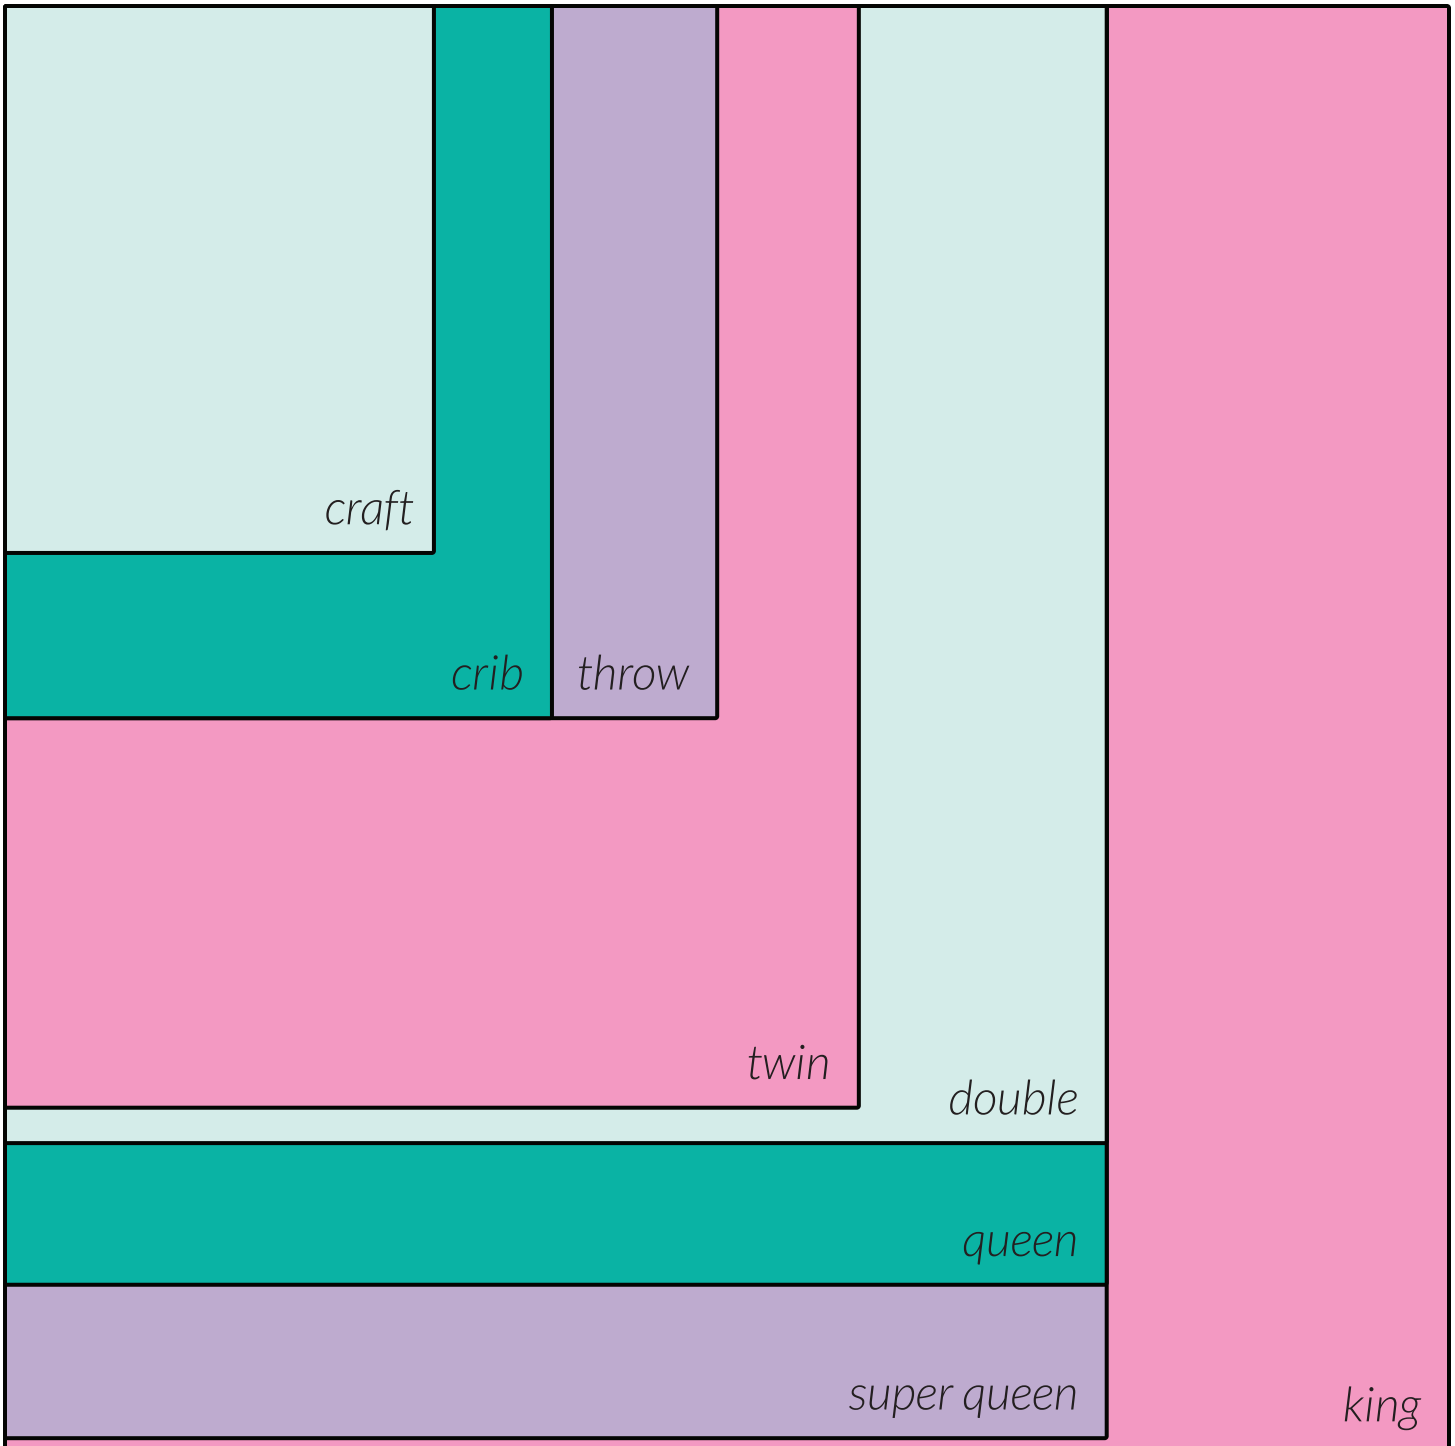

Quilt Batting Size Chart

I use Quilter's Dream Cotton Batting which comes in these sizes:

Craft 46" x 36"
Crib 46" x 60"

Throw 60" x 60"
Twin 93" x 72"

Double 96" x 93"
Queen 108" x 93"

Super Queen 93" x 121"
King 122" x 122"